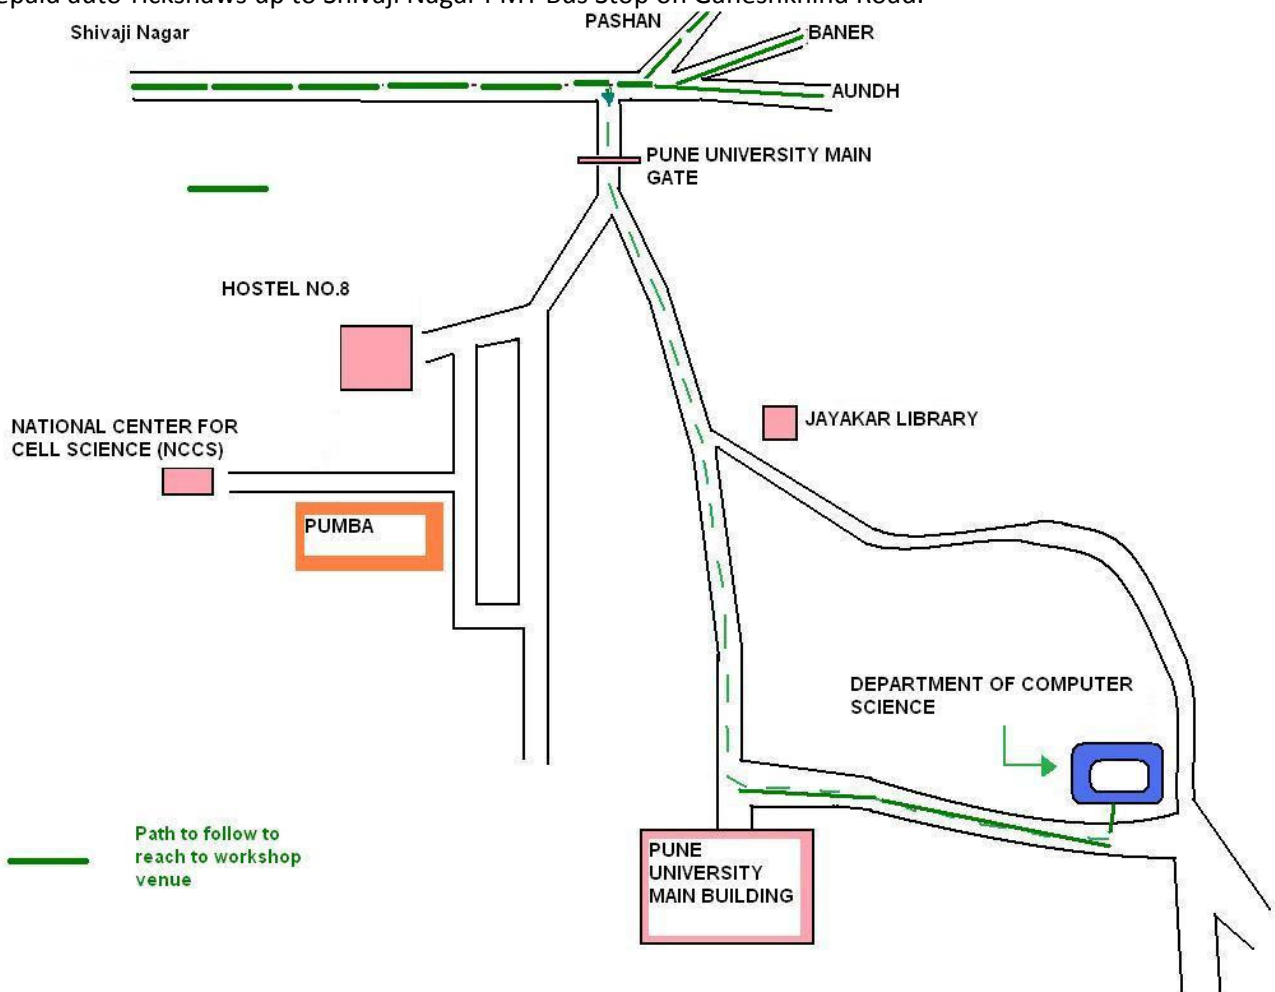

Venue of the Conference:

**Department of Computer Science (PUCSD),
University of Pune, Pune -07**

Contact Persons/Volunteers: This information will be mailed on your email account that you have provided on the registration form.

How to reach to PUCSD

From Shivaji Nagar Railway Station / Shivaji Nagar Bus Stand

Prepaid auto-rickshaws. Else come to the "Shivaji Nagar PMT Bus Stop" on Ganesh Khind Road. There's a huge signboard on that road that reads the University direction and get to the appropriate side of the bus stop. Almost all the buses coming on that stop come to the Pune University Main Gate.

From Khadki Railway Station

We suggest you to take an auto-rickshaw.

From Pune Railway Station

Prepaid Auto-rickshaws ply from Station to Pune University. Pune Municipal Transport(PMT) buses are also available from Station to Pune University.

From Swargate Bus Stand:

Prepaid auto-rickshaws up to Shivaji Nagar PMT Bus Stop on Ganeshkhind Road.